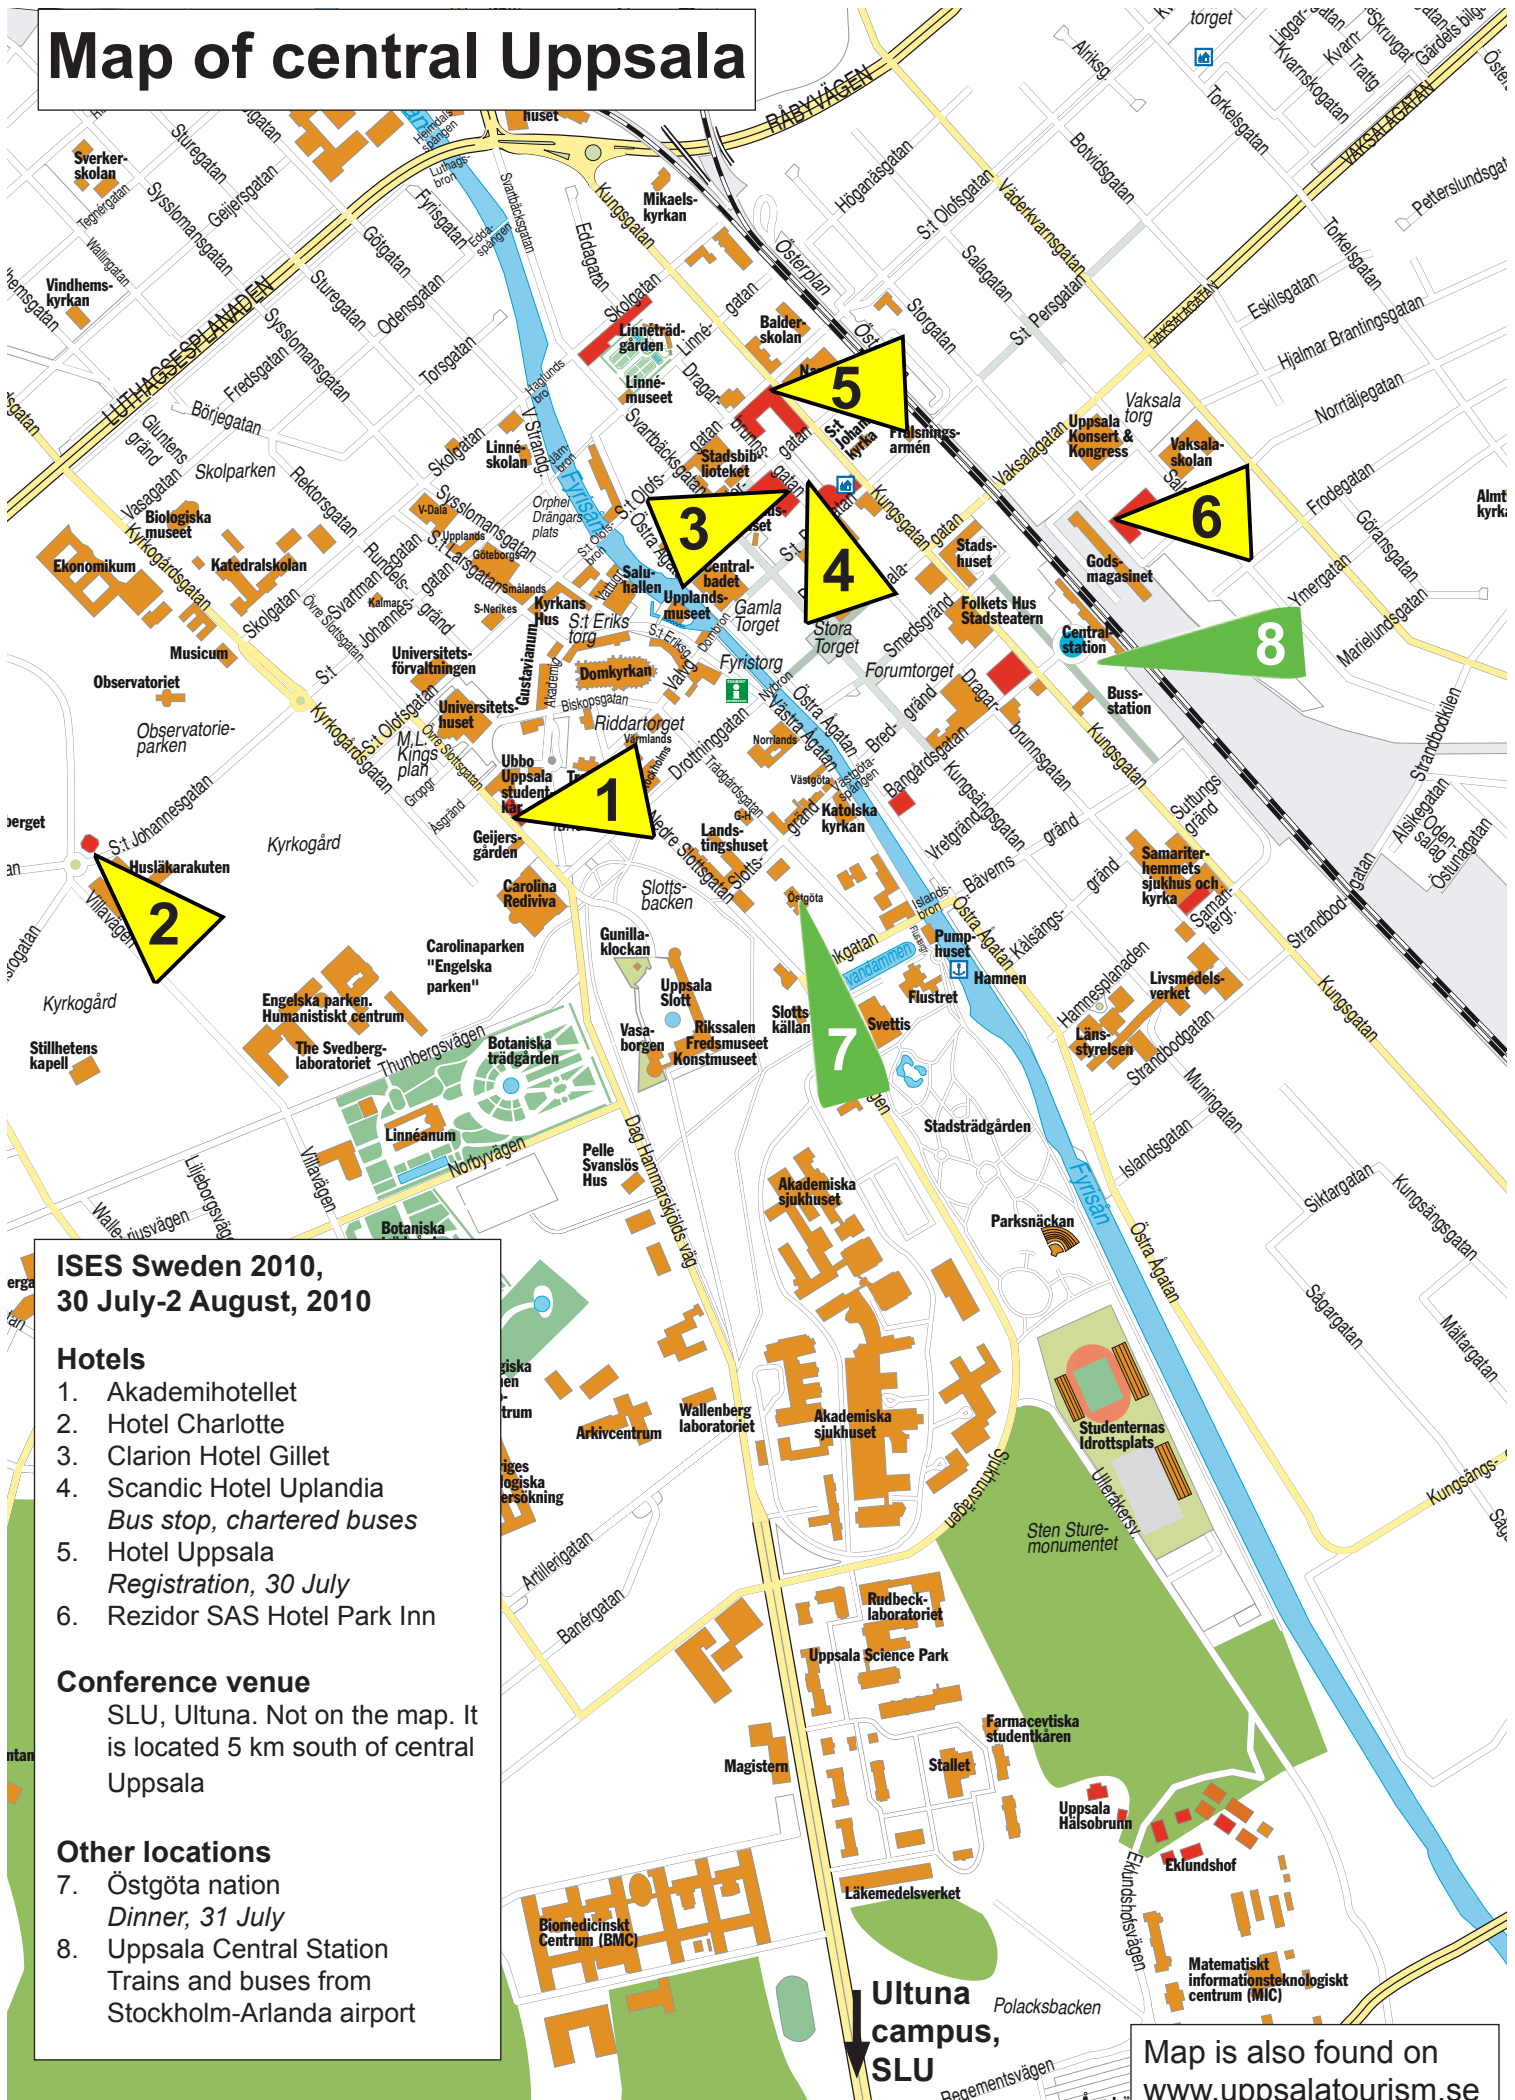

# Map of central Uppsala

**ISES Sweden 2010,  
30 July-2 August, 2010**

## Hotels

1. Akademihotellet
2. Hotel Charlotte
3. Clarion Hotel Gillet
4. Scandic Hotel Uplandia  
*Bus stop, chartered buses*
5. Hotel Uppsala  
*Registration, 30 July*
6. Rezidor SAS Hotel Park Inn

## Conference venue

SLU, Ultuna. Not on the map. It is located 5 km south of central Uppsala

## Other locations

7. Östgöta nation  
*Dinner, 31 July*
8. Uppsala Central Station  
Trains and buses from Stockholm-Arlanda airport

**Ultuna  
campus,  
SLU**

Map is also found on  
[www.upsalaturism.se](http://www.upsalaturism.se)